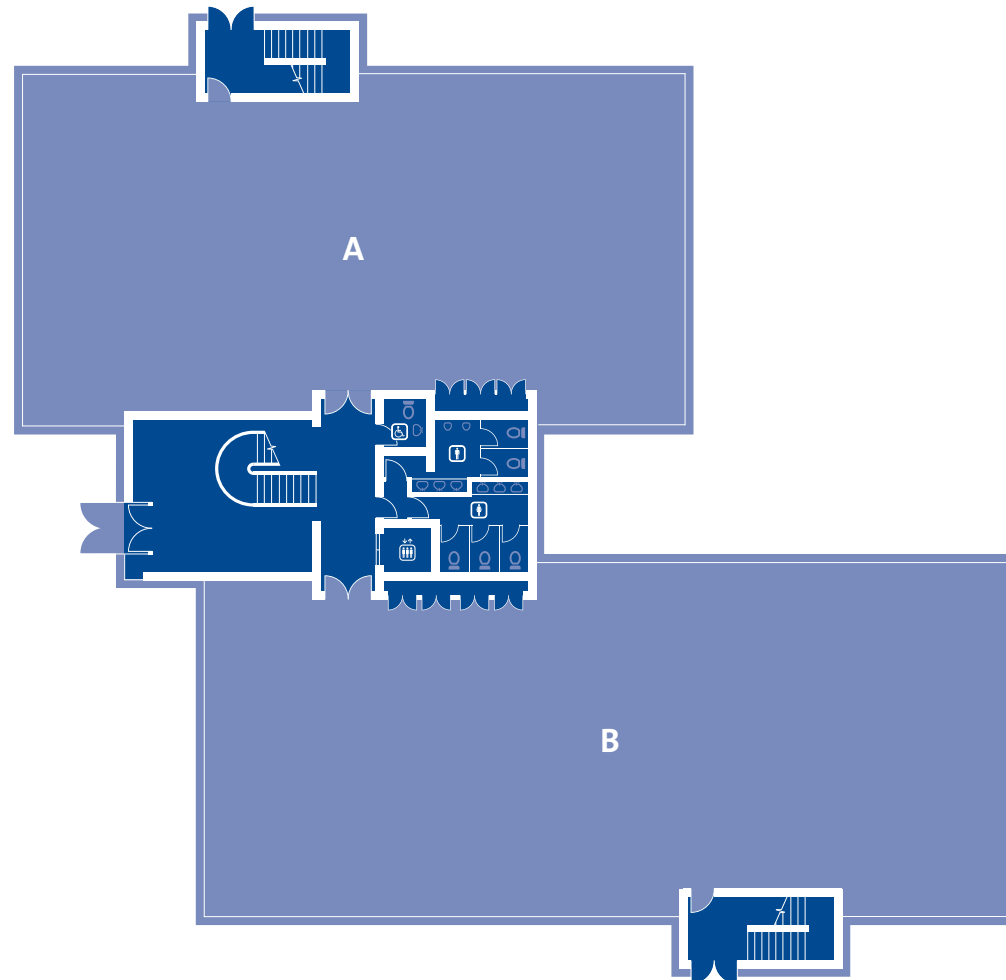

43 Yeats Way

parkwest.ie

Fully-Fitted Office Building

14,316ft² (1,330m²)

Floors from 4,467ft² (415m²)

Scale: 1 : 300 (approx.)