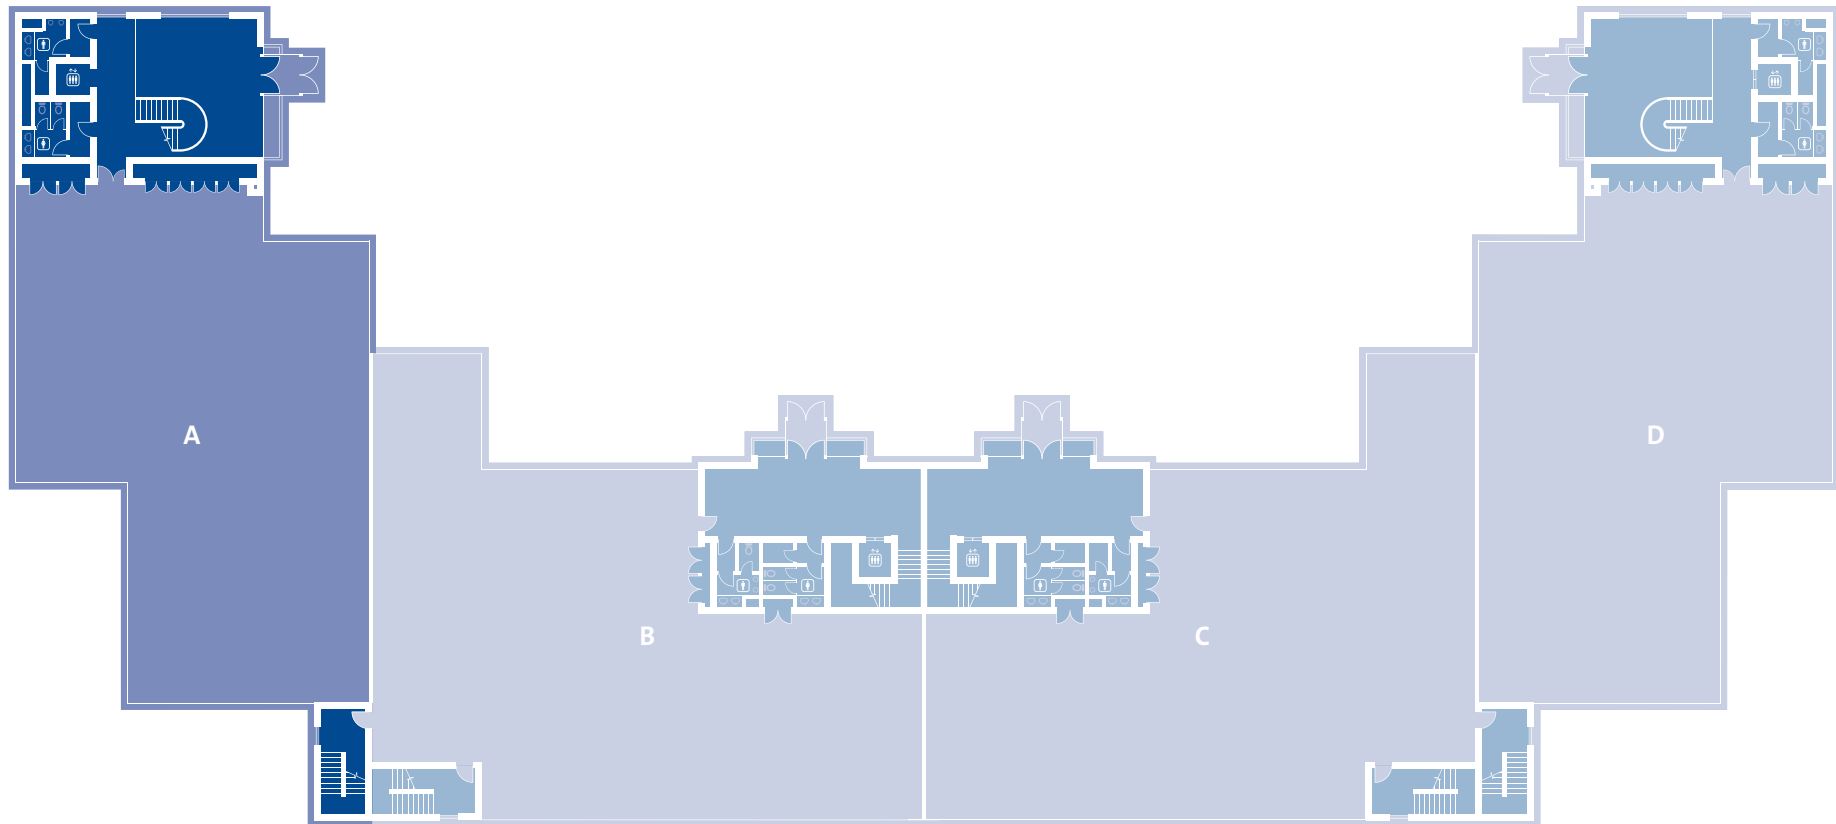

# 10A *Beckett Way*

[parkwest.ie](http://parkwest.ie)

Fully-Fitted Office Building

17,500ft<sup>2</sup> (1,626m<sup>2</sup>)

Floors from 5,834ft<sup>2</sup> (542m<sup>2</sup>)

Scale: 1 : 400 (approx.)