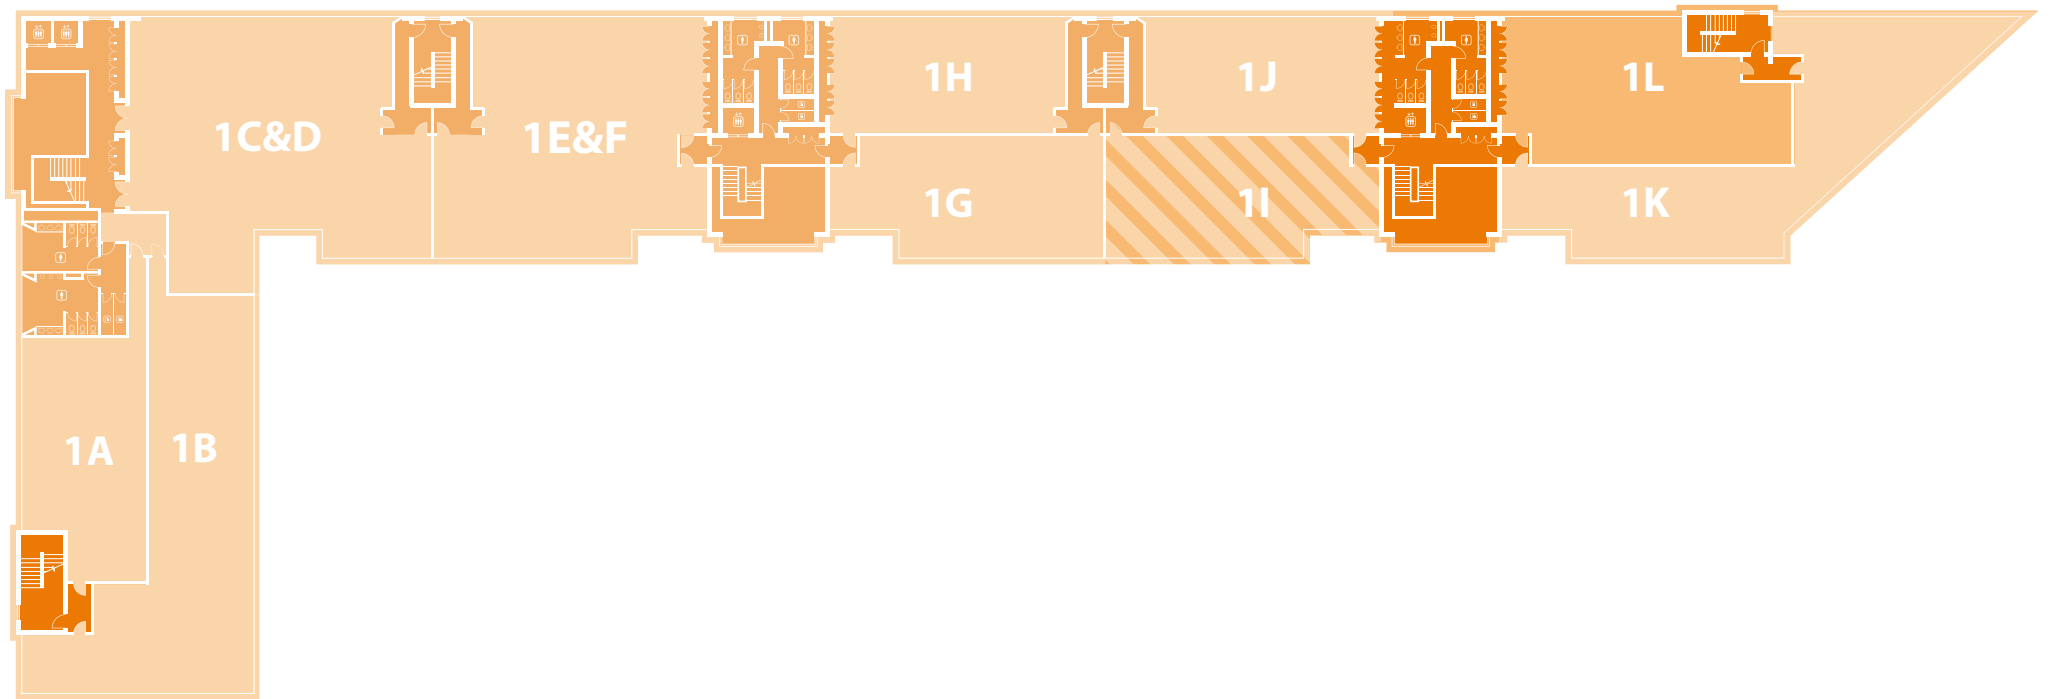

71 *The Plaza* 1st floor

parkwest.ie

Suites from 2,897ft² (269m²)

71 *The Plaza* 2nd floor
parkwest.ie

Suites from 4,917ft² (457m²)

71 *The Plaza* 3rd floor
parkwest.ie

Suites from 6,659ft² (619m²)