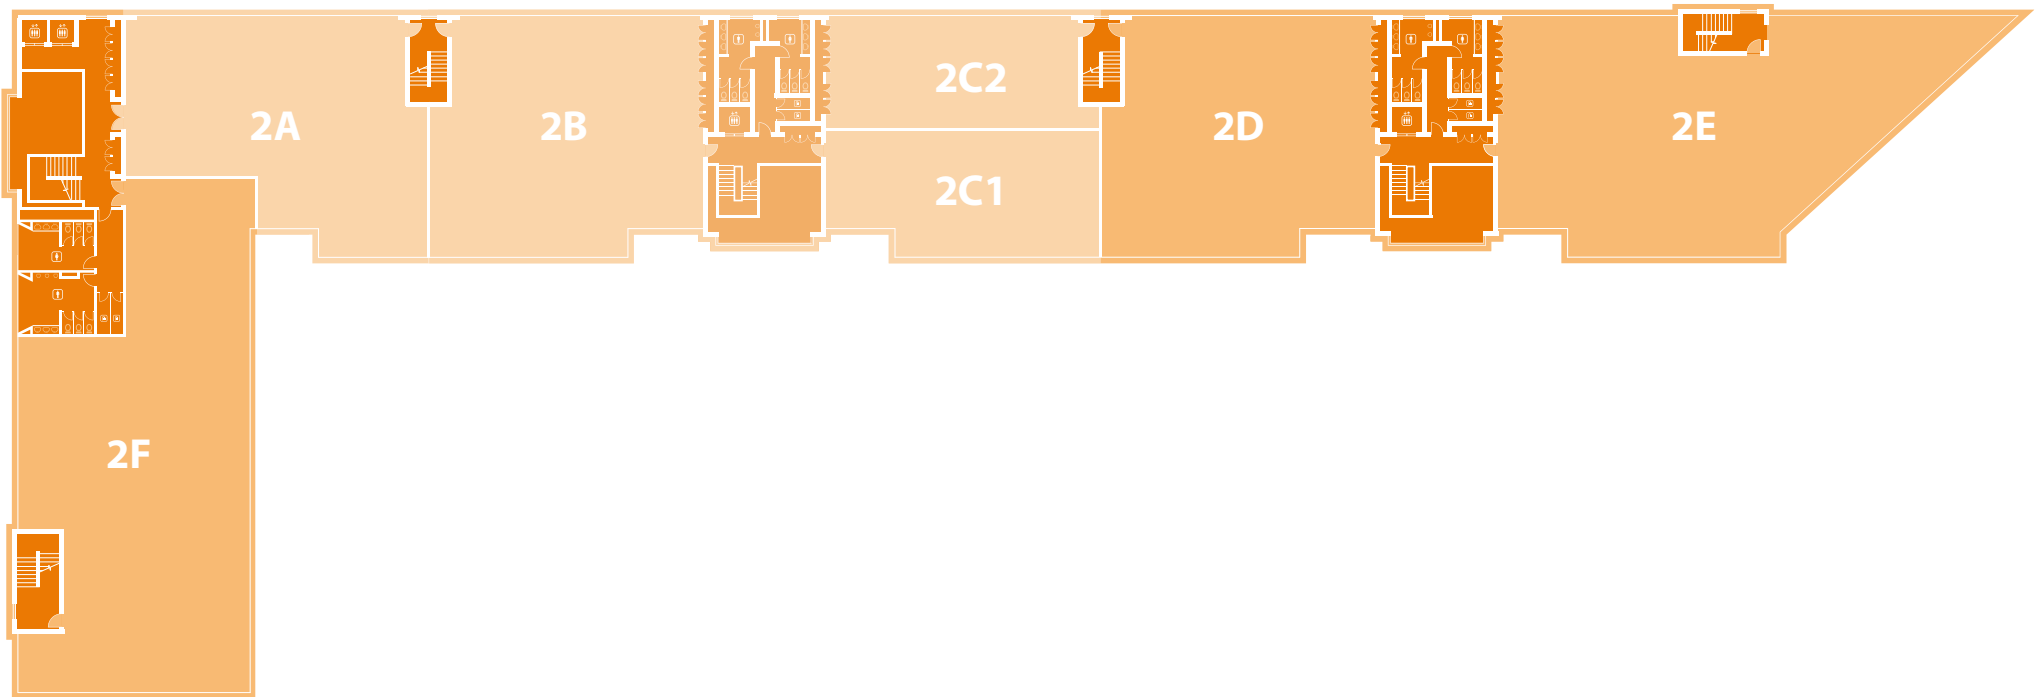

71 *The Plaza* 1st floor

parkwest.ie

Suites from 2,897ft² (269m²)

71 *The Plaza* 2nd floor
parkwest.ie

Suites from 4,917ft² (457m²)

71 *The Plaza* 3rd floor
parkwest.ie

Suites from 6,659ft² (619m²)